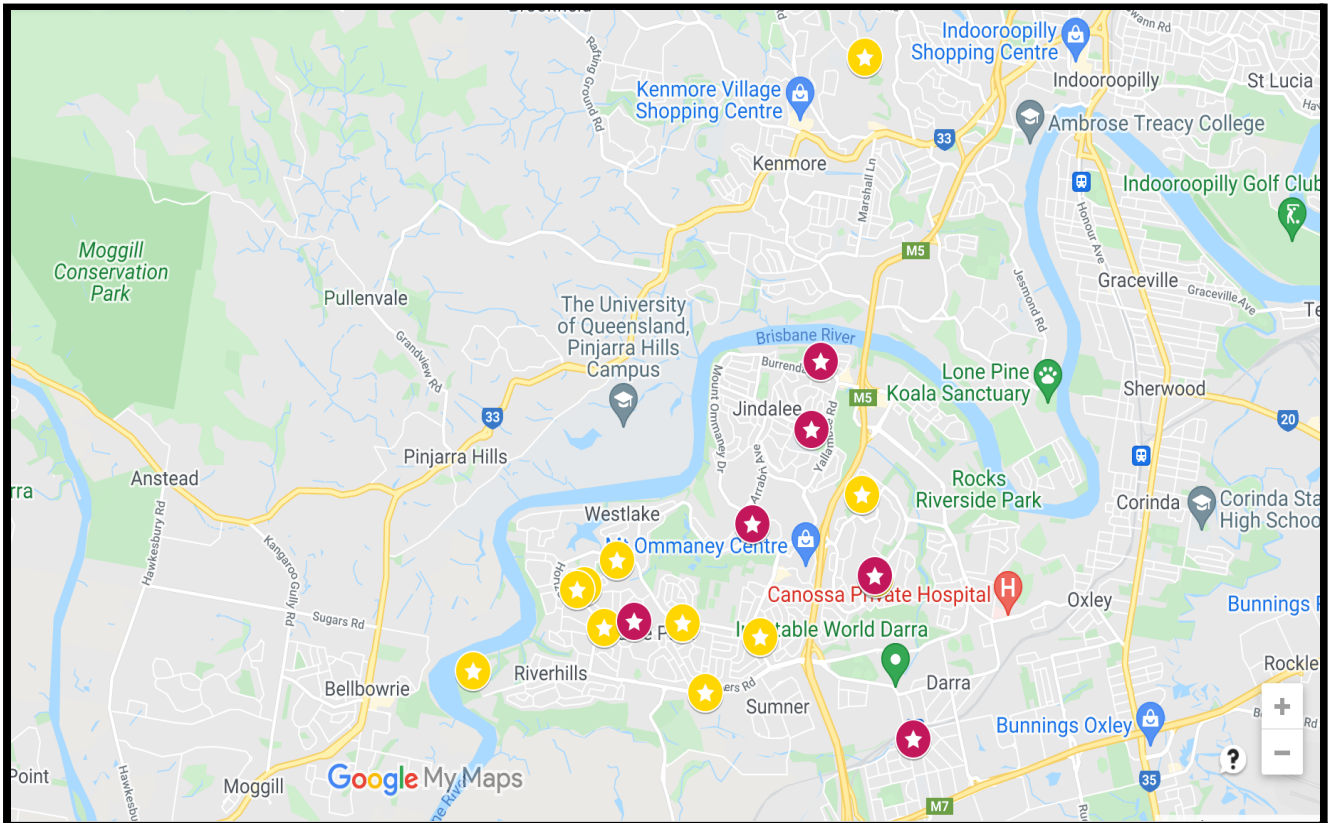

WEST BRISBANE CHRISTMAS LIGHTS 2021

For further details on Christmas Lights in Brisbane 2021,
scan the QR Code below or visit Brisbane Kids website
<https://www.brisbanekids.com.au/christmas-lights-brisbane/>

28
***Awesome
Christmas Displays
to
Visit in West
Brisbane***

WEST BRISBANE CHRISTMAS LIGHTS 2021

For further details on Christmas Lights in Brisbane 2021,
scan the QR Code below or visit Brisbane Kids website
<https://www.brisbanekids.com.au/christmas-lights-brisbane/>

BRIGHTVIEW

Walnut Drive

CHAPEL HILL

Brushbox Court
Goolman Street

DARRA

★ Lee Road

FOREST LAKE

Brushwood Circuit
Leichhardt Circuit
Paluna Place

MOUNT OMMANEY

★ Moncrieff Court

PADDINGTON

Fernberg Road
Guthrie Street

RIVERHILLS

Kaputar Place

SINNAMON PARK

Hawke Place
McPherson Road
Rosemount Street