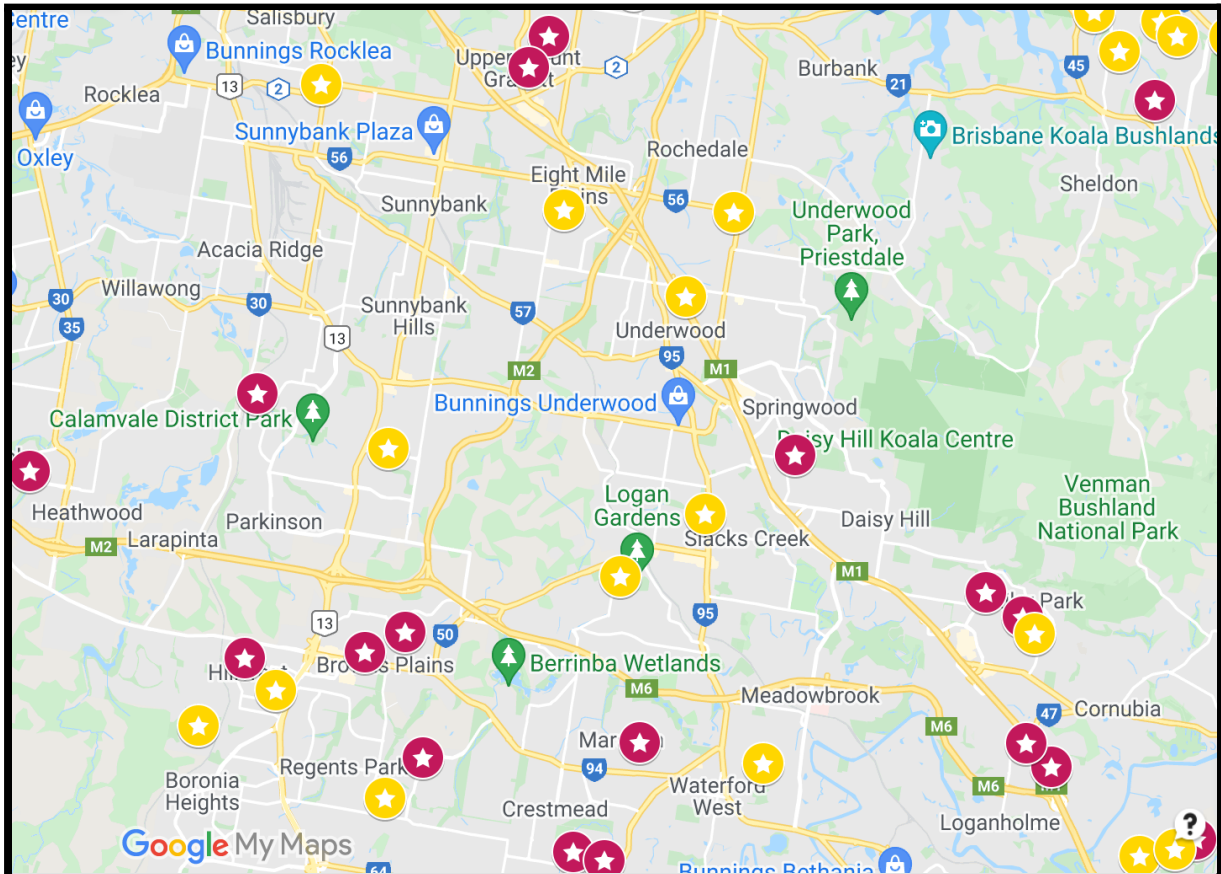

# SOUTH BRISBANE & LOGAN CHRISTMAS LIGHTS 2021

For further details on Christmas Lights in Brisbane 2021,  
scan the QR Code below or visit Brisbane Kids website

<https://www.brisbanekids.com.au/christmas-lights-brisbane/>

**58**  
***Awesome  
Christmas Displays to  
Visit in South Brisbane  
and Logan***

## BAHRS SCRUB

Colorado Street