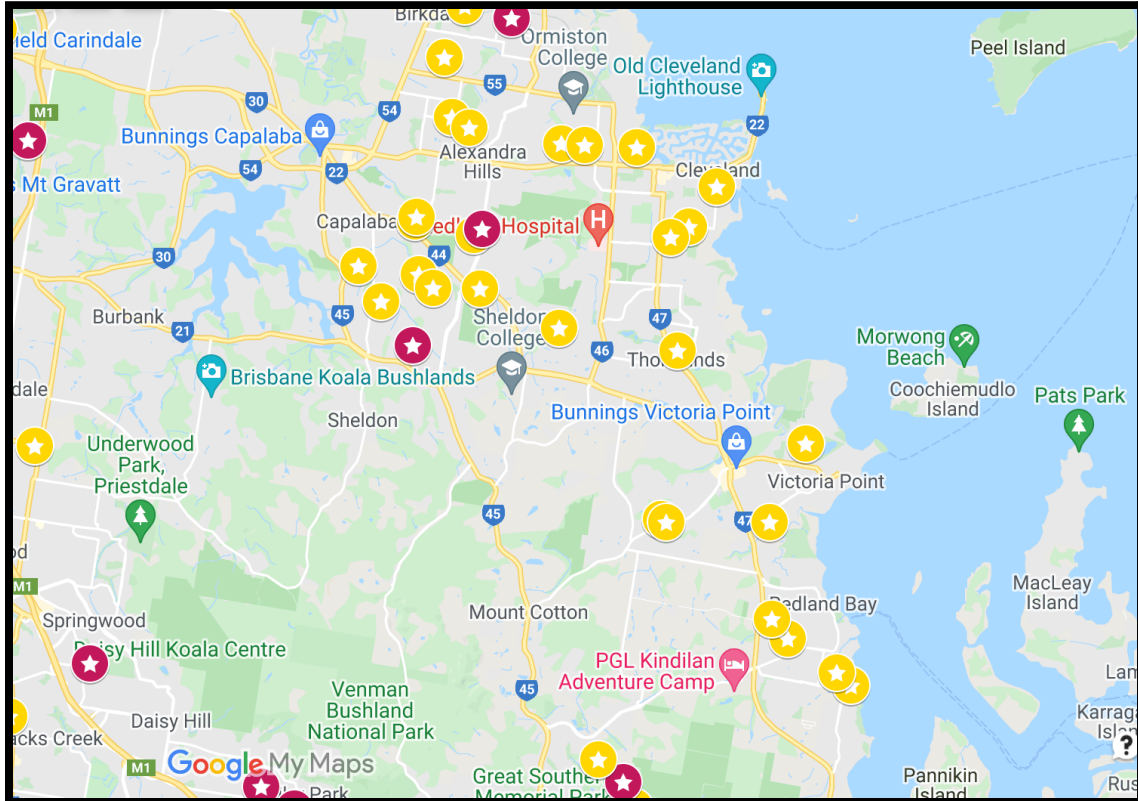

52

*Awesome
Christmas Displays to
Visit in Redlands and
East Brisbane*

REDLANDS/EAST BRISBANE CHRISTMAS LIGHTS 2021

For further details on Christmas Lights in Brisbane 2021,
scan the QR Code below or visit Brisbane Kids website

Carbeen Street
Merry Street

CAPALABA

✦ Greenfield Road
Gundagai Drive
Jacaranda Road
Koala Place
Riley Drive
Springbrook Drive

CARINA

Hull Street
✦ Stanley Road

CARINDALE

Breadsell Street
Cadogan Street

CLEVELAND

Long Street
Nicole Street
Passage Street

HAWTHORNE

✦ Harris Street

HEMMANT

Endeavour Close

MANSFIELD

Picardie Close
Silex Street
✦ Tandanya Street

MORNINGSIDE

Annette Street

THORNLANDS

Butternut Circuit
Lochridge Street

VICTORIA POINT

Dunnart Street
Lindabel Court
Prescoter Drive
Whipbird Circuit

WELLINGTON POINT

Bayview Street
✦ Liner Street

WYNNUM WEST