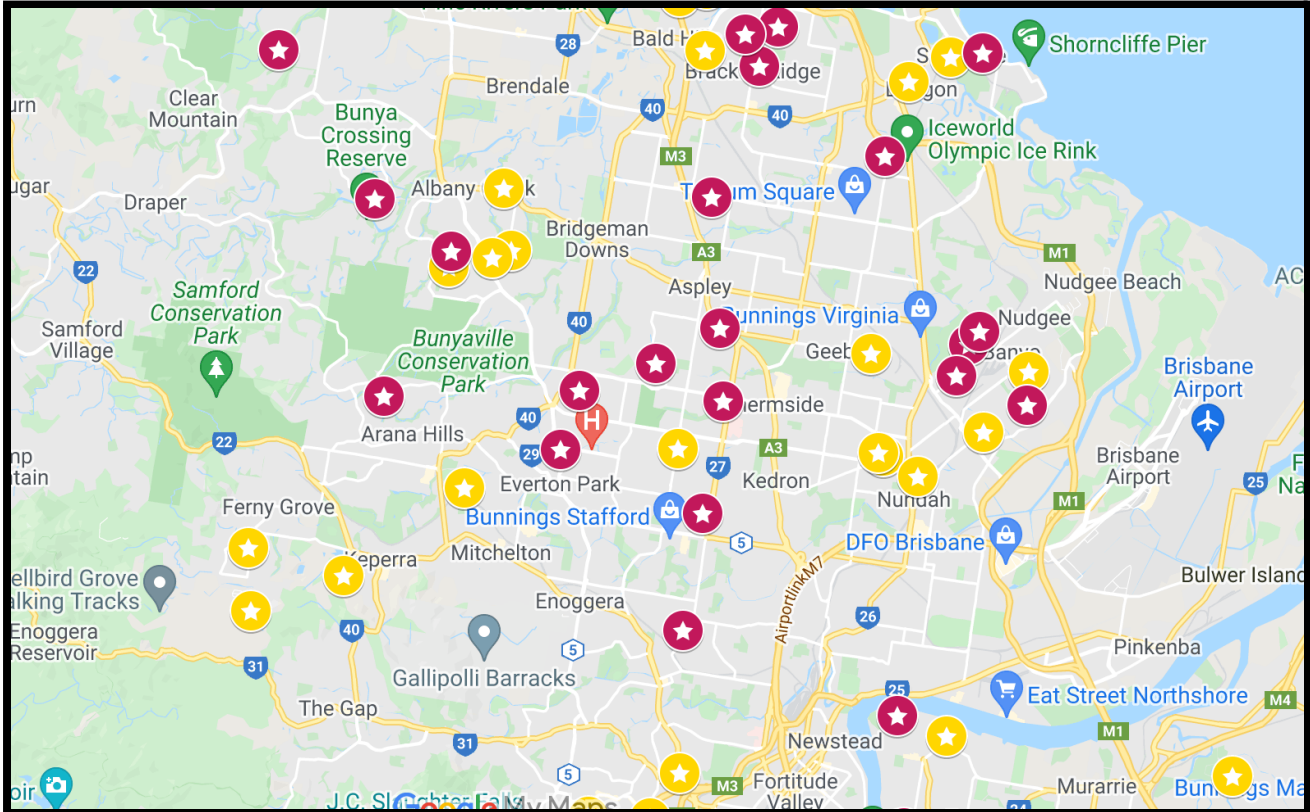

# NORTH BRISBANE CHRISTMAS LIGHTS 2021

For further details on Christmas Lights in Brisbane 2021,  
scan the QR Code below or visit Brisbane Kids website  
<https://www.brisbanekids.com.au/christmas-lights-brisbane/>

**49**  
***Awesome  
Christmas Displays to  
Visit in North Brisbane***

## **ALBANY CREEK**

Albany Creek Road  
Kosta Place  
Longreef Court  
✦ Narrabeen Road  
Somerset Court  
The Boulevard

## **BANYO**

✦ Ellamark Street  
✦ Froude Street  
✦ Huron Street  
Witt Street