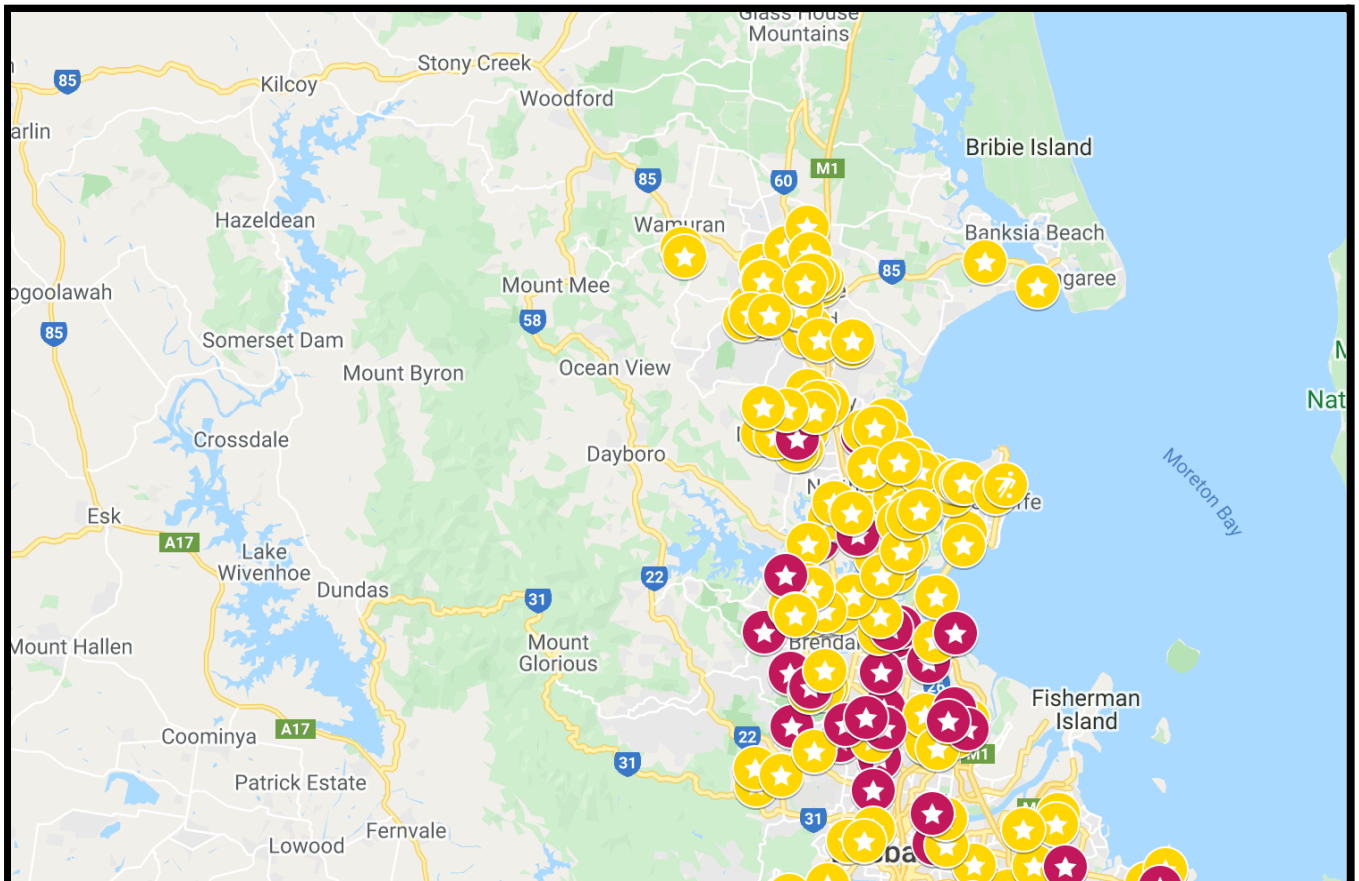

MORETON BAY REGION CHRISTMAS LIGHTS 2021

For further details on Christmas Lights in Brisbane 2021,
scan the QR Code below or visit Brisbane Kids website
<https://www.brisbanekids.com.au/christmas-lights-brisbane/>

120
***Awesome
Christmas Displays to
Visit in Moreton Bay***

MORETON BAY REGION CHRISTMAS LIGHTS 2021

For further details on Christmas Lights in Brisbane 2021,
scan the QR Code below or visit Brisbane Kids website

BURPENGARY EAST

Bedarra Crescent
Normanby Crescent

CABOOLTURE

Adrian Street
Bluestar Circuit
Douglas Drive
Jones Court
Kipling Street
Payne Street
Reibelt Drive
Richard Street
Schipper Court
Topaz Street
Tullawong Drive
Valley Drive

DECEPTION BAY

Bronzewing Crescent
Cathcart Street
Claverton Drive
★ Cockatiel Court
Cornwall Street
Esplanade South
Kate Avenue
★ Leonie Street
Lynette Court
Magpie Court

ELIMBAH

Leray Road

GRIFFIN

Clements Street
Fern Parade
Lemongrass Circuit
Spearmint Street