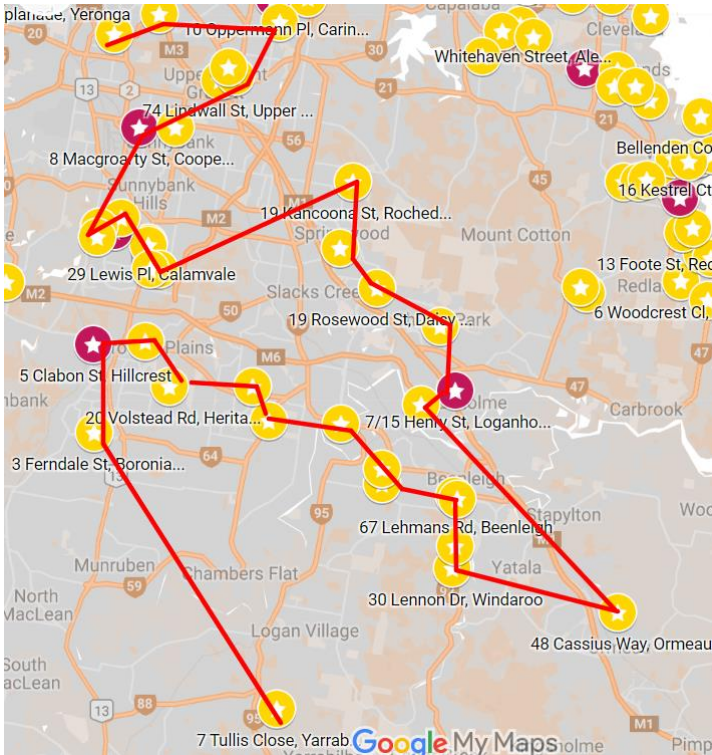

SOUTH BRISBANE AND LOGAN CHRISTMAS LIGHTS 2019

Before you hop in the car, be sure to check out the interactive Brisbane Christmas Lights 2019 map on the Brisbane Kids website, which also includes photos of our favourite lights displays.

- | | | |
|---|---|---|
| <p>1. YARRABILBA
Tullis Close</p> <p>2. BORONIA HEIGHTS
Ferndale Street</p> <p>3. HILLCREST
Clabon Street</p> <p>4. BROWNS PLAINS
Alrak Avenue</p> <p>5. HERITAGE PARK
Volstead Road</p> <p>6. MARSDEN
Keepit Street</p> <p>7. WATERFORD
Willow Rise Dr
Woodlands Blvd</p> | <p>8. WATERFORD WEST
King Street
Prem Street</p> <p>9. BEENLEIGH
Lehmans Road</p> <p>10. WINDAROO
Lennon Drive
Lylie Place</p> <p>11. ORMEAU
Cassius Way</p> <p>12. LOGANHOLME
Henry Street
Lakeland Court</p> <p>13. SHAILER PARK
Adelong Street</p> | <p>14. DAISY HILL
Rosewood Street</p> <p>15. SPRINGWOOD
Rholanda Crescent</p> <p>16. ROCHEDALE STH
Kancoona Street</p> <p>17. CALAMVALE
Lewis Place
Nolan Street
Sunflower Crescent</p> <p>18. ALGESTER
Bluedong Place
Booyong Street
Triantha Street
Cordia Street</p> <p>19. FOREST LAKE
Leichhardt Circuit
Gregory Close</p> <p>20. COOPERS PLAINS
MacGroarty Street</p> <p>21. SUNNYBANK
Boonaree Street</p> <p>22. UPPER MT GRAVATT
Kempsie Road
Lindwall Street
Wemvern Street</p> <p>23. MANSFIELD
Picardie Close</p> <p>24. TARAGINDI
Kuring Gai Avenue</p> <p>25. MOOROOKA
Rachel Street</p> <p>26. YERONGA
Esplanade</p> |
|---|---|---|

Looking for some Christmas music to play in the car on your Christmas lights adventure? Tune in to the [Brisbane Kids Christmas Top 10](#) on Spotify