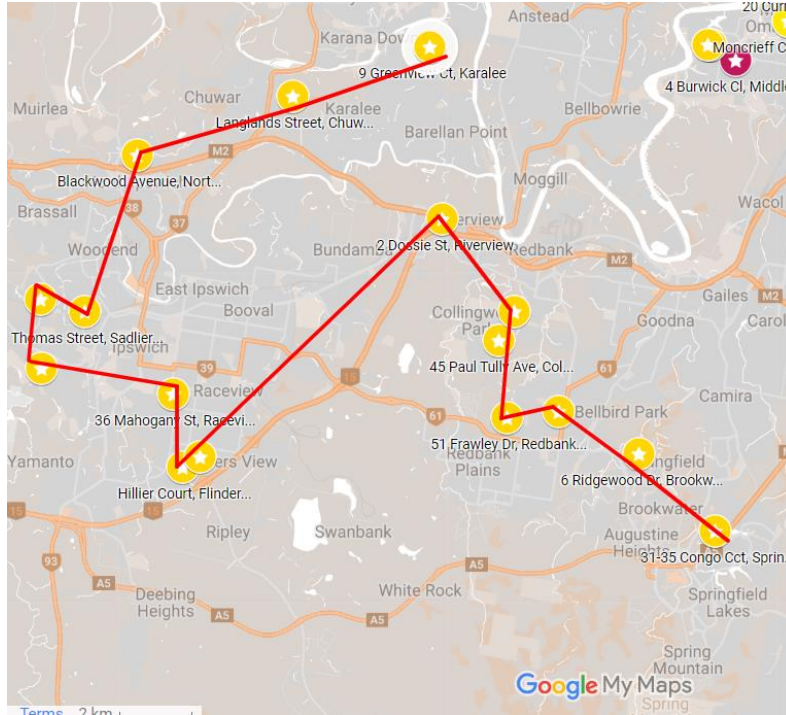

IPSWICH CHRISTMAS LIGHTS 2019

Before you hop in the car, be sure to check out the interactive Brisbane Christmas Lights 2019 map on the Brisbane Kids website, which also includes photos of our favourite lights displays.

- | | |
|---|---|
| 1. SPRINGFIELD
Congo Circuit | 7. RACEVIEW
Mahogany Street |
| 2. BROOKWATER
Ridgewood Drive | 8. LEICHHARDT
Eagleton Crescent |
| 3. REDBANK PLAINS
Barry Drive
Frawley Drive
Krispy Crème, Redbank Plains Road | 9. WULKURAKA
Caspian Court |
| 4. COLLINGWOOD PARK
Eustace Court
Paul Tully Avenue | 10. SADLIERS CROSSING
Thomas Street |
| 5. RIVERVIEW
Dossie Street | 11. NORTH IPSWICH
Blackwood Avenue |
| 6. FLINDERS VIEW
Hillier Court
Nova Court | 12. CHUWAR
Langlands Street |
| | 13. KARALEE
Greenwood Court |

[Type here]

Looking for some Christmas music to play in the car on your Christmas lights adventure? Tune in to the [Brisbane Kids Christmas Top 10](#) on Spotify