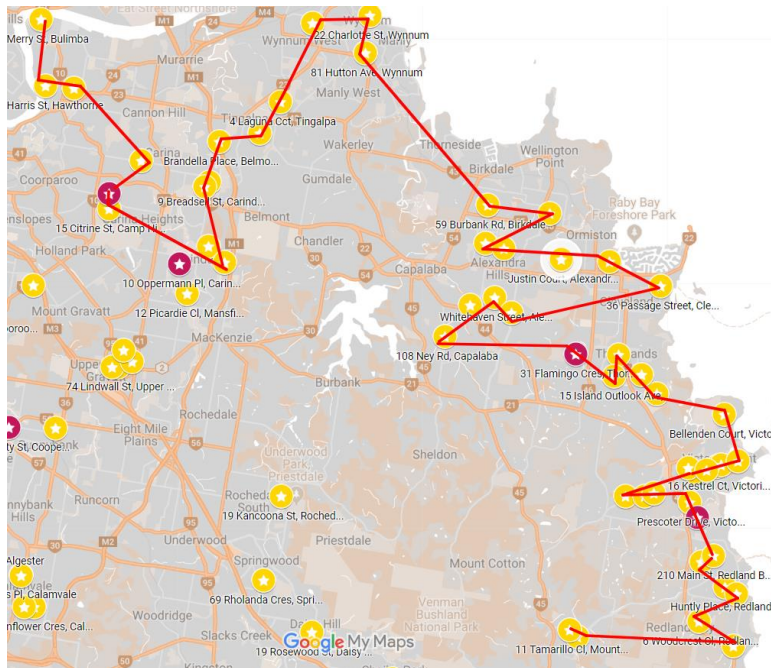

REDLANDS AND EAST BRISBANE CHRISTMAS LIGHTS 2019

Before you hop in the car, be sure to check out the interactive Brisbane Christmas Lights 2019 map on the Brisbane Kids website, which also includes photos of our favourite lights displays.

- | | | |
|---|--|--|
| <p>1. MOUNT COTTON
Helicia Circuit
Tamarillo Close</p> | <p>4. THORNLANDS
Majestic Court
Thornlands Road
Island Outlook Avenue
Laurette Avenue
Flamingo Crescent</p> | <p>10. WYNNUM WEST
Nemarra Street</p> |
| <p>2. REDLAND BAY
Indigo Street
Woodcrest Close
Garrett Place
Huntly Place
Foote Street
Main Street
Fairway Drive</p> | <p>5. CAPALABA
Ney Road</p> | <p>11. TINGALPA
Annette Street
Laguna Circuit</p> |
| <p>3. VICTORIA POINT
Prescoter Drive
Trisha Close
Bunker Road
Whipbird Circuit
Chestnut Crescent
Honeysuckle Court
Link Road
Kestrel Circuit
Darescott Court
Melody Street
Bellenden Court</p> | <p>6. ALEXANDRA HILLS
Bluebell Street
Classic Court
Garter Street
Justin Court
Whitehaven Street</p> | <p>12. BELMONT
Brandella Street</p> |
| <p>7. CLEVELAND
Passage Street</p> | <p>8. BIRKDALE
Burbank Road</p> | <p>13. CARINDALE
Oppermann Place
Melrose Close
Breadsell Street
Grasmere Place
Cadogan Street</p> |
| <p>9. WYNNUM
Hutton Avenue
Charlotte Street</p> | <p>14. CAMP HILL
Brooks Street
Citrine Street</p> | <p>15. HAWTHORNE
Harris Street</p> |
| | | <p>16. BULIMBA
Merry Street</p> |

Looking for some Christmas music to play in the car on your Christmas lights adventure? Tune in to the Brisbane Kids Christmas Top 10 on Spotify