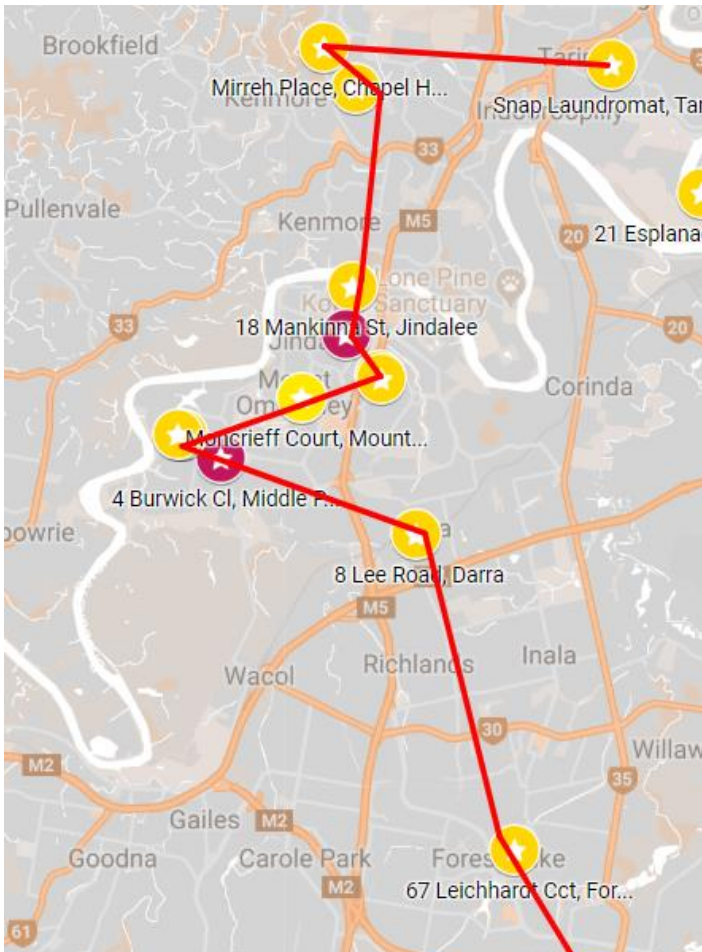

WEST BRISBANE CHRISTMAS LIGHTS 2019

Before you hop in the car, be sure to check out the interactive Brisbane Christmas Lights 2019 map on the Brisbane Kids website, which also includes photos of our favourite lights displays.

1. **FOREST LAKE**
Gregory Close
Leichhardt Circuit
2. **DARRA**
Darra Uniting Church, Lee Road
3. **MIDDLE PARK**
Burwick Place
4. **WESTLAKE**
Everade Street
Raeside Street
Gillen Close
5. **MOUNT OMMANEY**
Moncrieff Court
6. **SINNAMON PARK**
Hawke Place
7. **JINDALEE**
Curragundi Road
Mankinna Street
8. **CHAPEL HILL**
Mirreh Place
Goolman Street
9. **JINDALEE**
Curragundi Road
Mankinna Street
10. **TARINGA**
Snap Laundry Mat, Westerham Street
11. **PADDINGTON**
Government House, Fernberg Road

Looking for some Christmas music to play in the car on your Christmas lights adventure? Tune in to the [Brisbane Kids Christmas Top 10](#) on Spotify